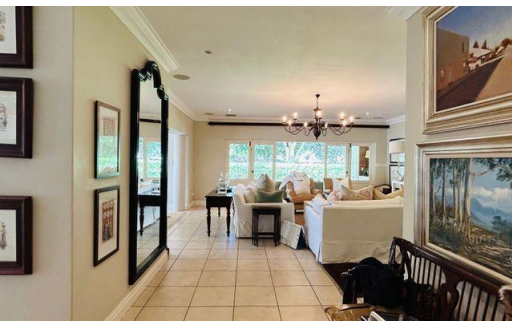

R8,950,000

Freestanding For Sale in Mount Edgecombe Country Club Estate

 4
 3.5
 2

Floor Size	408m ²
Land Size	1,460m ²
Bedrooms	4
Bathrooms	3.5
Kitchens	1
Lounges	2
Dining Rooms	1
Studies	-
Garages	2
Carpports	4
Flatlets	1
Domestic Accom.	1
Pool	Yes
Pets Allowed	Yes
Rates	R9,712 pm (Est.)
Levy	R3,230 pm